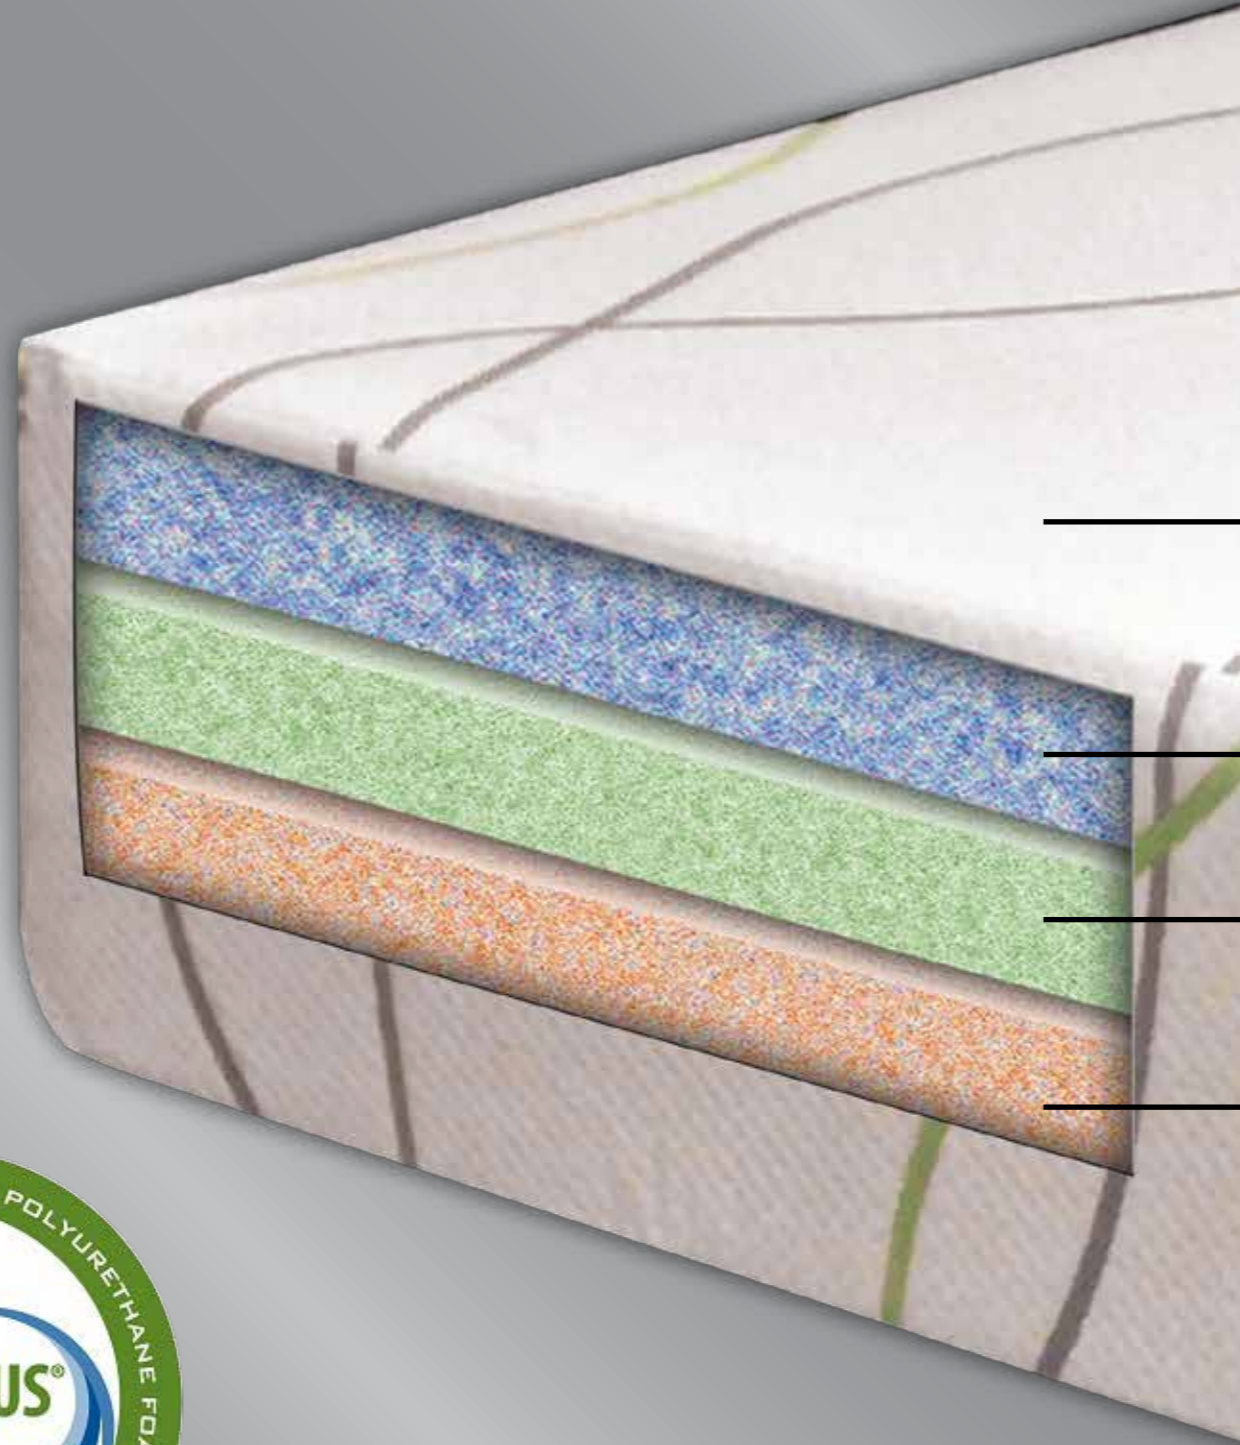

# 11" Eco Gel COOL RESPONSE GEL FOAM

STRETCH KNIT ZIPPER COVER

3" 4LBS COOL RESPONSE  
GEL FOAM TOPPER

2" 3LBS MEMORY FOAM

6" HD POLY FOAM BASE

## MATTRESSES BY