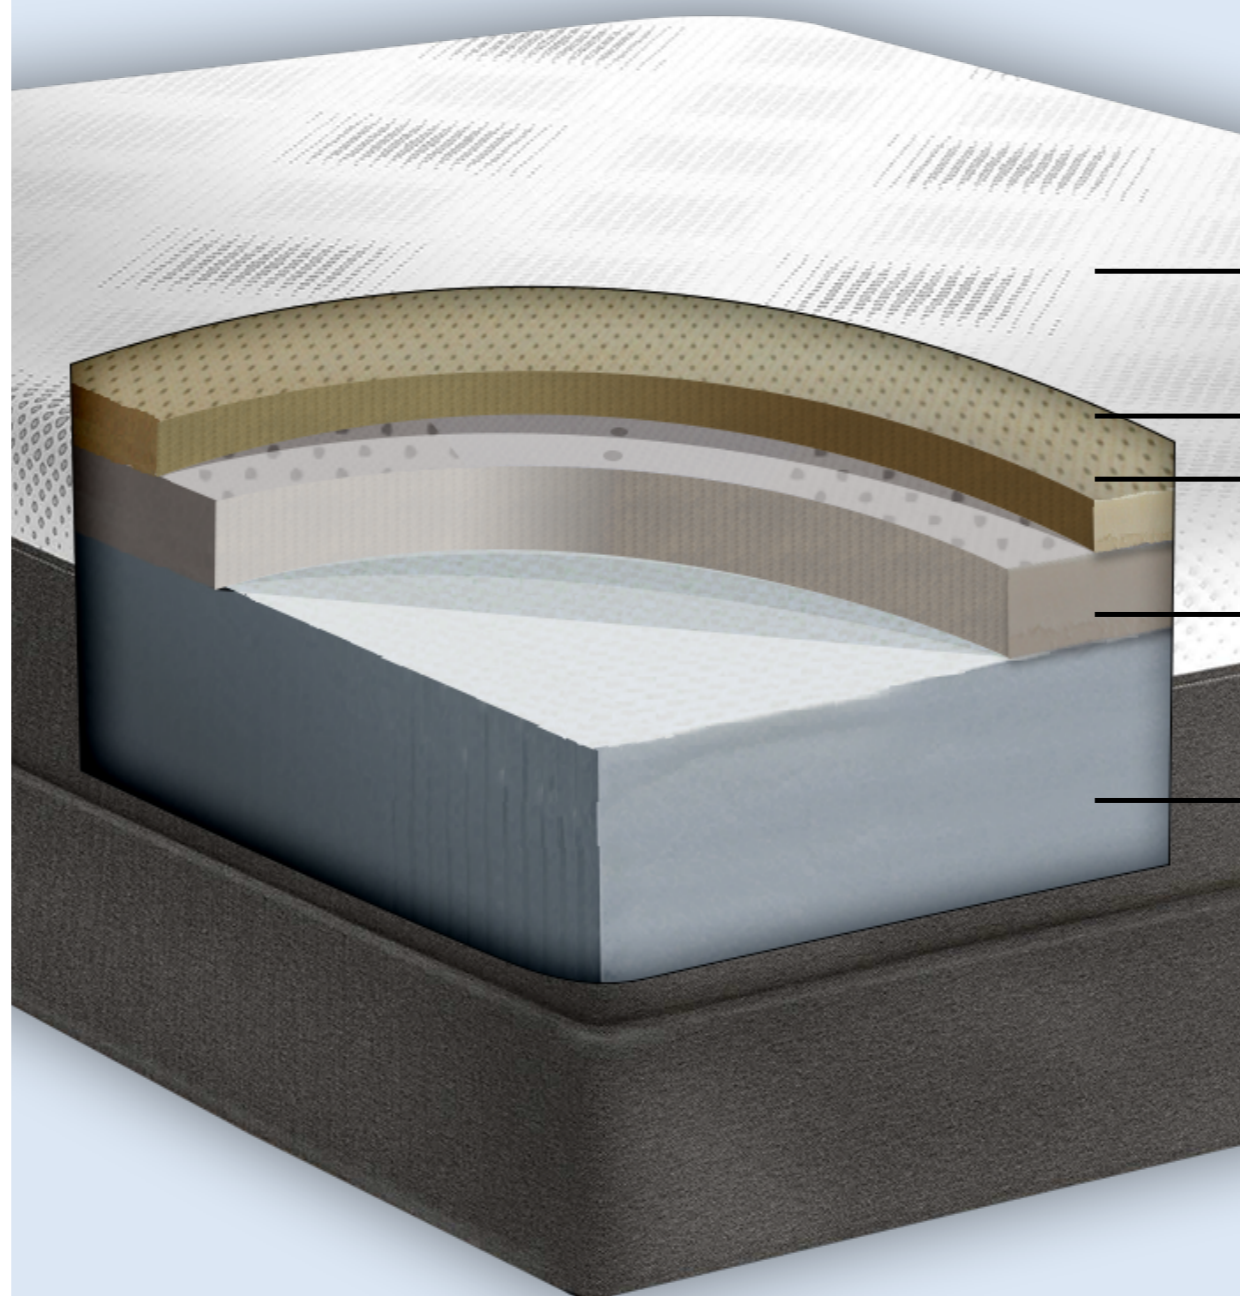

### MOTION-FRIENDLY

Can be used on adjustable base for versatility in comfort.

### BED IN A BOX, ROLL PACK TECHNOLOGY

Compressed for convenient shipping and handling.

FOUR-WAY STRETCH KNIT FABRIC WITH WATERFALL EDGE

FIRE BARRIER SOCK

2.5" OF NEW SERENE COMFORT FOAM HOLE PUNCHED

2" OF ENDURE COMFORT FOAM